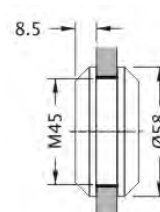

Finish

PS
SS
PS
SS

Note

- NV100 includes Timber Strike Plate or can be used with NV101
- Options of keyed both sides or key one side, turn the other side
- NV101 can be used as non-locking sliding pull for single doors
- 10 -12mm glass

Sliding Door Pull

Product Code	Description
SH101PS	Sliding Door Pull 60mm oa dia
SH101SS	Sliding Door Pull 60mm oa dia

Finish

PS
SS

Note:

- 8/10mm glass
- Hole Ø48

Bendigo Locking Pull

Product Code	Description
H30PS	Bendigo Locking Pull, Key / Key
H30SS	Bendigo Locking Pull, Key / Key
H31PS	Bendigo Locking Pull, Key/Turn
H31SS	Bendigo Locking Pull, Key/Turn

Finish

PS
SS
PS
SS

Note

- Dia 35mm, ctc 1100mm, 1500mm OA
- Lock or unlock from both sides