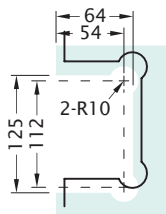

Glassforce 1500 Locking Pull Handles

Sliding Door Lock & Pull

Product Code	Description
NV100PS	Sliding Door Lock, Keyed
NV100SS	Sliding Door Lock, Keyed
NV101PS	Glass Strike or Pull
NV101SS	Glass Strike or Pull

Finish

PS
SS
PS
SS

Note

- NV100 includes Timber Strike Plate or can be used with NV101
- Options of keyed both sides or key one side, turn the other side
- NV101 can be used as non-locking sliding pull for single doors
- 10 -12mm glass

Sliding Door Pull

Product Code	Description
SH101PS	Sliding Door Pull 60mm oa dia
SH101SS	Sliding Door Pull 60mm oa dia

Finish

PS
SS

Note:

- 8/10mm glass
- Hole Ø48

Bendigo Locking Pull

Product Code	Description
H30PS	Bendigo Locking Pull, Key / Key
H30SS	Bendigo Locking Pull, Key / Key
H31PS	Bendigo Locking Pull, Key/Turn
H31SS	Bendigo Locking Pull, Key/Turn

Finish

PS
SS
PS
SS

Note

- Dia 35mm, ctc 1100mm, 1500mm OA
- Lock or unlock from both sides