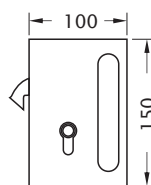

Glassforce 1500 Locking Pull Handles

Sliding Door Lock & Pull

Product Code	Description
NV100PS	Sliding Door Lock, Keyed
NV100SS	Sliding Door Lock, Keyed
NV101PS	Glass Strike or Pull
NV101SS	Glass Strike or Pull

Finish

PS
SS
PS
SS

Note

- NV100 includes Timber Strike Plate or can be used with NV101
- Options of keyed both sides or key one side, turn the other side
- NV101 can be used as non-locking sliding pull for single doors
- 10 -12mm glass

Sliding Door Pull

Product Code	Description
SH101PS	Sliding Door Pull 60mm oa dia
SH101SS	Sliding Door Pull 60mm oa dia

Finish

PS
SS

Note:

- 8/10mm glass
- Hole Ø48

Bendigo Locking Pull

Product Code	Description
H30PS	Bendigo Locking Pull, Key / Key
H30SS	Bendigo Locking Pull, Key / Key
H31PS	Bendigo Locking Pull, Key/Turn
H31SS	Bendigo Locking Pull, Key/Turn

Finish

PS
SS
PS
SS

Note

- Dia 35mm, ctc 1100mm, 1500mm OA
- Lock or unlock from both sides