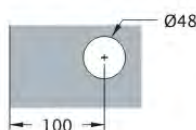

Sliding Door Pull

Product Code	Description
SH101PS	Sliding Door Pull 60mm oa dia
SH101SS	Sliding Door Pull 60mm oa dia

Finish

PS
SS

Note:

- 8/10mm glass
- Hole Ø48

Bendigo Locking Pull

Product Code	Description
H30PS	Bendigo Locking Pull, Key / Key
H30SS	Bendigo Locking Pull, Key / Key
H31PS	Bendigo Locking Pull, Key/Turn
H31SS	Bendigo Locking Pull, Key/Turn

Finish

PS
SS
PS
SS

Note

- Dia 35mm, ctc 1100mm, 1500mm OA
- Lock or unlock from both sides