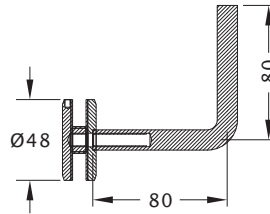

Glassforce 160 Handrail Brackets

Glass to Handrail - Welded

Product Code	Description	Finish
HR20PS	Glass to Handrail, Welded	PS
HR20SS	Glass to Handrail, Welded	SS