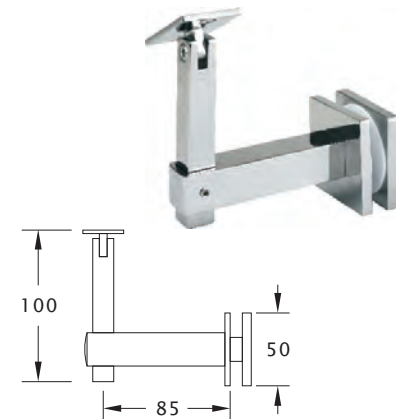

### Note

- 316 Stainless
- Adjustable
- Concealed fixed

### Note

- 316 Stainless
- Adjustable
- Concealed fixed
- Log Screw or Threaded rod Supplied Separately