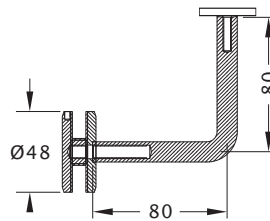

Note

- Supplied with curved saddle, please specify if flat saddle required