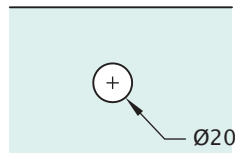

Note

- Supplied with curved saddle, please specify if flat saddle required