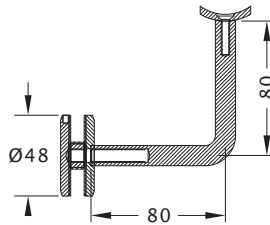

Note

- Supplied with curved saddle, please specify if flat saddle required