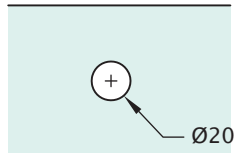

Glassforce 160 Handrail Brackets

Glass to Handrail - Welded

Product Code	Description	Finish
HR20PS	Glass to Handrail, Welded	PS
HR20SS	Glass to Handrail, Welded	SS