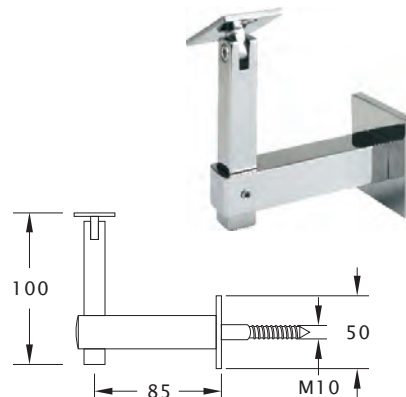

### Note

- 316 Stainless
- Adjustable
- Concealed fixed
- Log Screw or Threaded rod Supplied Separately

### Note

- 316 Stainless
- Adjustable
- Concealed fixed