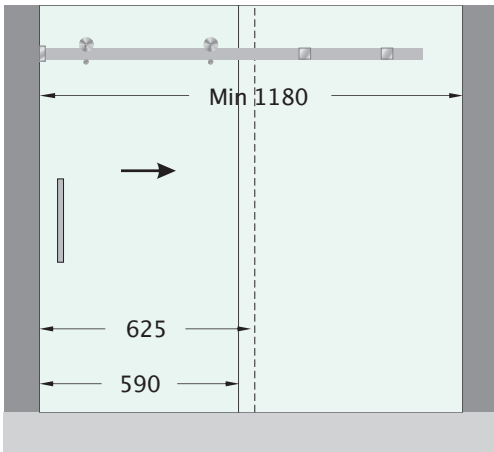

Glassforce 1800 Sliding Shower

Product Features

- Functional and elegant with a smooth sliding operation, the Duet Shower provides flexibility in configuration options and space-saving features.
- The slim profile of the hardware complements the frameless appearance of this shower to create a look of space and openness, and minimising visual intrusion.
- Toughened Safety Glass and an anti-jump mechanism ensure safety for the family and prevents the door from derailing.
- The sliding door provides ease of access and removes any intrusion created by a pivot door.

Glassforce 1800 Sliding Shower

Design Options

Code SS60PS

Code SS70PS

Code SS60PS

Code SS70PS

Code SS80PS

Code SS60PS (min 1180)
Code SS70PS (min 1340)