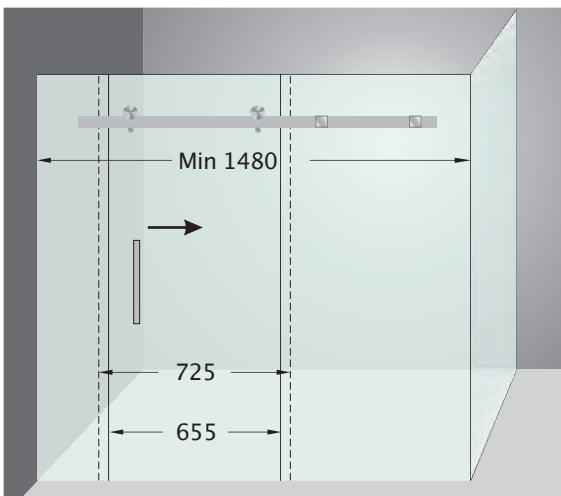

Glassforce 1800 Sliding Shower

Product Features

- Functional and elegant with a smooth sliding operation, the Duet Shower provides flexibility in configuration options and space-saving features.
- The slim profile of the hardware complements the frameless appearance of this shower to create a look of space and openness, and minimising visual intrusion.
- Toughened Safety Glass and an anti-jump mechanism ensure safety for the family and prevents the door from derailing.
- The sliding door provides ease of access and removes any intrusion created by a pivot door.

Glassforce 1800 Sliding Shower

Design Options

Code SS60PS

Code SS70PS

Code SS60PS

Code SS70PS

Code SS80PS

Code SS60PS (min 1180)
Code SS70PS (min 1340)