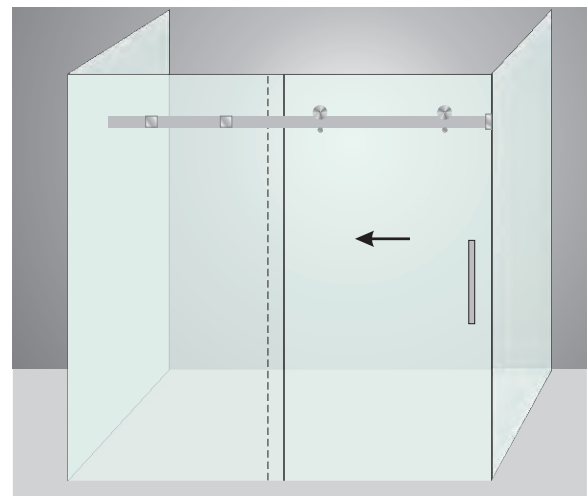

Glassforce 1800 Sliding Shower

Product Features

- Functional and elegant with a smooth sliding operation, the Duet Shower provides flexibility in configuration options and space-saving features.
- The slim profile of the hardware complements the frameless appearance of this shower to create a look of space and openness, and minimising visual intrusion.
- Toughened Safety Glass and an anti-jump mechanism ensure safety for the family and prevents the door from derailing.
- The sliding door provides ease of access and removes any intrusion created by a pivot door.

Glassforce 1800 Sliding Shower

Design Options

Code SS60PS

Code SS70PS

Code SS60PS

Code SS70PS

Code SS80PS

Code SS60PS (min 1180)
Code SS70PS (min 1340)