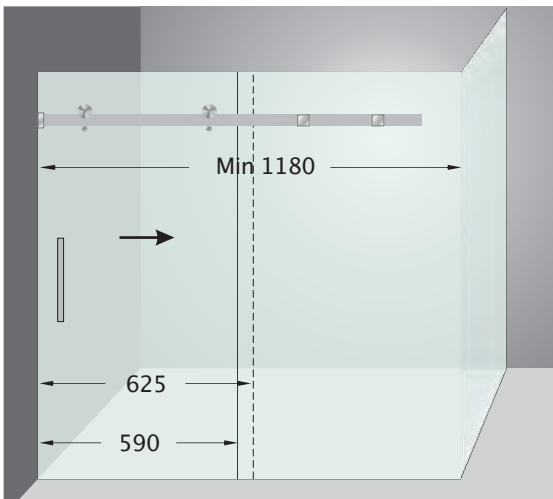

Glassforce 1800 Sliding Shower

Product Features

- Functional and elegant with a smooth sliding operation, the Duet Shower provides flexibility in configuration options and space-saving features.
- The slim profile of the hardware complements the frameless appearance of this shower to create a look of space and openness, and minimising visual intrusion.
- Toughened Safety Glass and an anti-jump mechanism ensure safety for the family and prevents the door from derailing.
- The sliding door provides ease of access and removes any intrusion created by a pivot door.

Glassforce 1800 Sliding Shower

Design Options

Code SS60PS

Code SS70PS

Code SS60PS

Code SS70PS

Code SS80PS

Code SS60PS (min 1180)
Code SS70PS (min 1340)