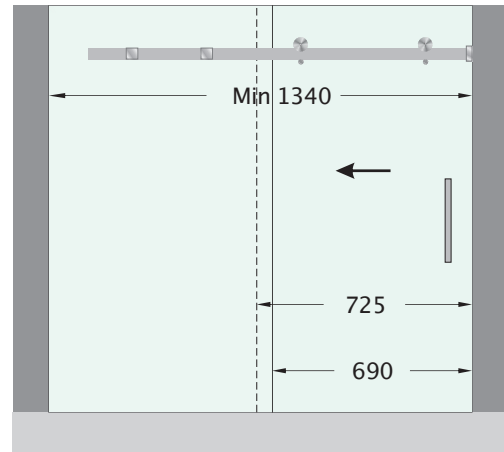

Glassforce 1800 Sliding Shower

Product Features

- Functional and elegant with a smooth sliding operation, the Duet Shower provides flexibility in configuration options and space-saving features.
- The slim profile of the hardware complements the frameless appearance of this shower to create a look of space and openness, and minimising visual intrusion.
- Toughened Safety Glass and an anti-jump mechanism ensure safety for the family and prevents the door from derailing.
- The sliding door provides ease of access and removes any intrusion created by a pivot door.

Glassforce 1800 Sliding Shower

Design Options

Code SS60PS

Code SS70PS

Code SS60PS

Code SS70PS

Code SS80PS

Code SS60PS (min 1180)
Code SS70PS (min 1340)