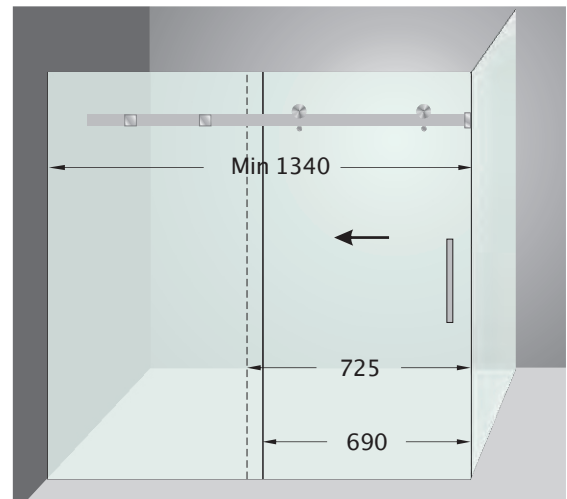

Glassforce 1800 Sliding Shower

Product Features

- Functional and elegant with a smooth sliding operation, the Duet Shower provides flexibility in configuration options and space-saving features.
- The slim profile of the hardware complements the frameless appearance of this shower to create a look of space and openness, and minimising visual intrusion.
- Toughened Safety Glass and an anti-jump mechanism ensure safety for the family and prevents the door from derailing.
- The sliding door provides ease of access and removes any intrusion created by a pivot door.

Glassforce 1800 Sliding Shower

Design Options

Code SS60PS

Code SS70PS

Code SS60PS

Code SS70PS

Code SS80PS

Code SS60PS (min 1180)
Code SS70PS (min 1340)