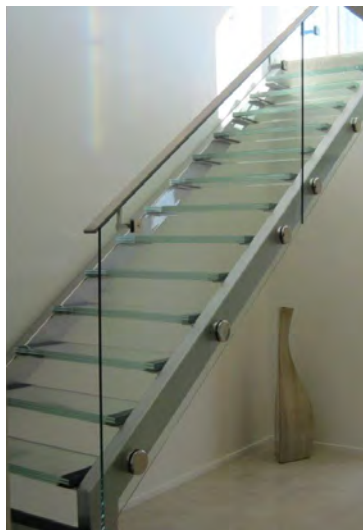

Glassforce 130 Glass Anchors

Product Features

- Manufactured from 316 Stainless Steel for strength and corrosion resistance.
- Available in both Satin Stainless and Polished Stainless finishes.
- The range includes Square, Round (50mm and 100mm diameter) and Rectangular options.
- Co-ordinated handrail and brackets are available to suit.
- Concealed fixed and face fixed options.
- A range of spacers provides for various installation requirements and glass cleaning options.
- Solid extruded stainless provides the best outcome for structural integrity and a long service life.

Glassforce 130 Glass Anchors

Glass Anchors, 100mm

Product Code	Description	Finish
GA100PS	100mm Dia × 15mm Disc × 30mm Spacer M12 Complete	PS
GA100SS	100mm Dia × 15mm Disc × 30mm Spacer M12 Complete	SS

Note

- Threaded M12 Spacer & Disc
- Order Lag or Rod separately
- Grub Screw & Washers included

Glass Anchors, Face Fixed

Product Code	Description	Finish
GA1PS	50mm Dia × 10mm Disc × 30mm Spacer Complete	PS
GA1SS	50mm Dia × 10mm Disc × 30mm Spacer Complete	SS