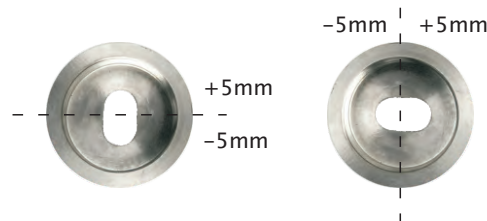

Spacer Adjustment

wind spacer body
out to align glass
½ a turn = approx
10mm movement
at top of glass