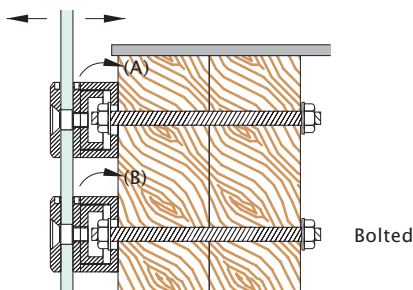

Glass Adjustment / Fixing Options

Note

- Turn A Anti clockwise Plumbs Glass to outside.
- Turn B Anti clockwise Plumbs Glass to inside.