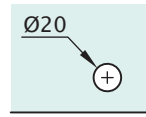

Glassforce 135 Adjustable Anchors

Concealed Fixed Disc

Product Code	Description
D50PS	Concealed Fix Disc 50mm
D50SS	Concealed Fix Disc 50mm

Finish

PS
SS