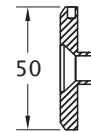

Finish

PS
SS