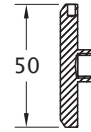

Glassforce 135 Adjustable Anchors

Concealed Fixed Disc

Product Code	Description
D50PS	Concealed Fix Disc 50mm
D50SS	Concealed Fix Disc 50mm

Finish

PS
SS