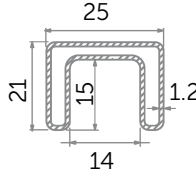

## Product Features

- Designed specifically to provide minimal visual impact and to meet current building regulations to fit a Top Rail to toughened safety glass.
- Suits 12mm toughened safety glass.
- A complete range of fittings means angles and height changes can be achieved on site with no welding required. Wall Brackets and End Caps are available for finishing detail.
- No holes in the glass required.
- Manufactured from Stainless Steel for long life, strength and serviceability and available in Polished Stainless or Satin Stainless finishes.
- Ideal where a handrail is not required and the least visual impact is desirable to maximise views.

## Rail

| Product Code | Description                       | Finish |
|--------------|-----------------------------------|--------|
| HR300PS      | Rectangular Tube 316, 5.8m length | PS     |
| HR300SS      | Rectangular Tube 316, 5.8m length | SS     |