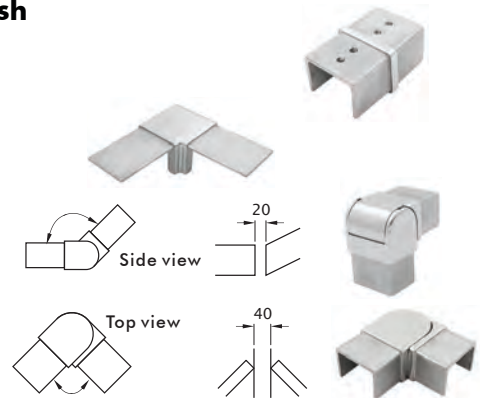

Joiners

Product Code	Description	Finish
HR302PS	180° Joiner	PS
HR302SS	180° Joiner	SS
HR309PS	90° Corner Joiner	PS
HR309SS	90° Corner Joiner	SS
HR306PS	Adjustable Vertical Joiner	PS
HR306SS	Adjustable Vertical Joiner	SS
HR310PS	Adjustable Horizontal Joiner	PS
HR310SS	Adjustable Horizontal Joiner	SS