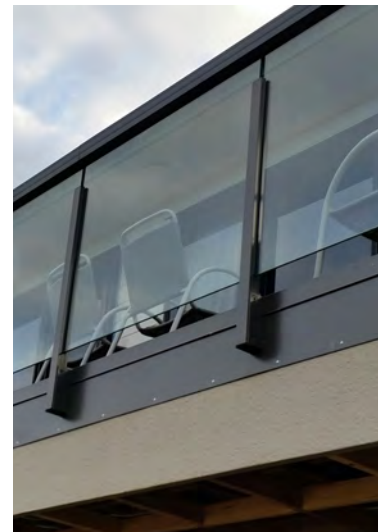

Glassforce 165 Aluminium Post Balustrade System

Product Features

- This semi-frameless Balustrade system offers great flexibility with a range of designs and combinations to meet different fixing applications.
- A strong modern design is achieved from the square post system with surface mounted, face fixed or grouted options of installation available.
- Suitable for internal or external Balustrading, Stairs, Pool Fencing and Windbreaks.
- Custom Powder Coated colours are available to match your existing colour schemes or aluminium joinery.
- Options are available with or without handrails to maximise views or safety concerns.
- Suitable for 10mm or 12mm Toughened Safety Glass and pocket glazed for ease of installation and maintenance.

Pool Fencing

Surface Mounted or Face Fixed, Semi Frameless

- Ideal for mounting to the front of decks or where weather tightness may be an issue, including floating decks.
- Available ex-stock in standard posts with adjustment for falls.
- Custom sizes can be fabricated in-house as required to meet specific design criteria.
- For specific fixing detail, post spacings and installation instructions, refer to our website.

Balustrading

Surface Mounted or Face Fixed, with Handrail

- All the features of surface mounted posts with the added security of an Oval Handrail section to provide safety and support.
- Available ex-stock in standard posts with adjustment for falls.
- Oval Handrail combines with the posts for a soft, modern handrail.
- Custom sizes can be fabricated in-house as required to meet specific design criteria.
- Handrails are recommended for decks over 5m from ground level.
- For specific fixing detail, post spacings and installation instructions, refer to our website.